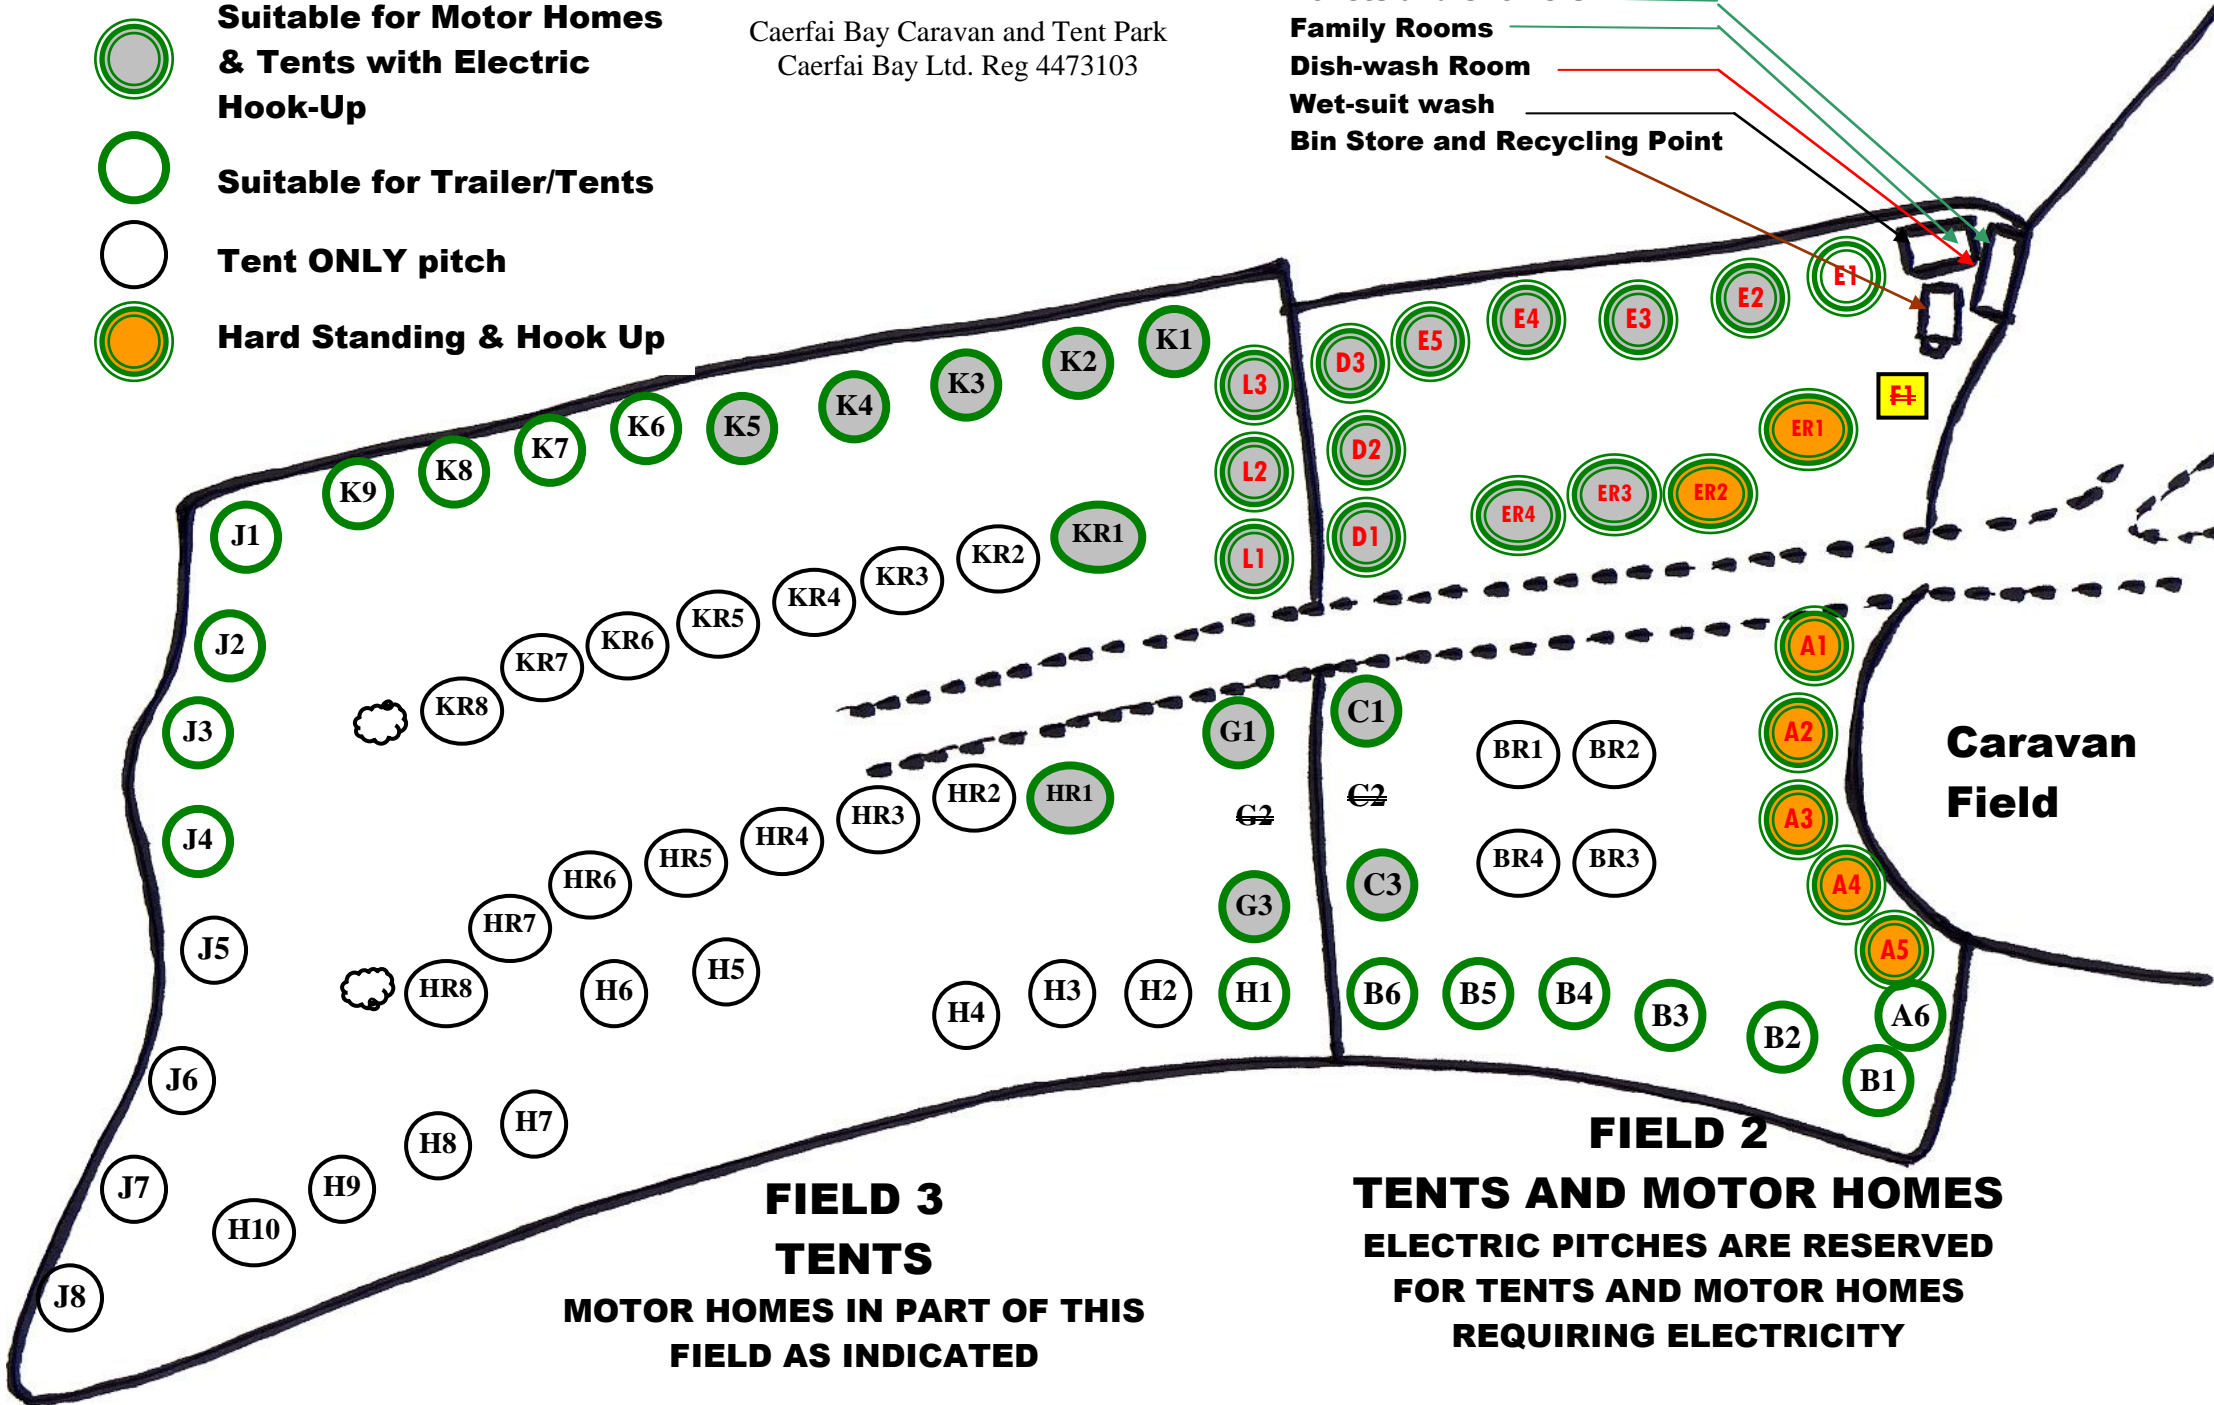

Caerfai Bay Caravan and Tent Park
Caerfai Bay Ltd. Reg 4473103

Toilets and Showers
Family Rooms
Dish-wash Room
Wet-suit wash
Bin Store and Recycling Point

-  Suitable for Motor Homes & Tents with Electric Hook-Up
-  Suitable for Trailer/Tents
-  Tent ONLY pitch
-  Hard Standing & Hook Up

FIELD 3
TENTS
MOTOR HOMES IN PART OF THIS
FIELD AS INDICATED

FIELD 2
TENTS AND MOTOR HOMES
ELECTRIC PITCHES ARE RESERVED
FOR TENTS AND MOTOR HOMES
REQUIRING ELECTRICITY

**Caravan
Field**